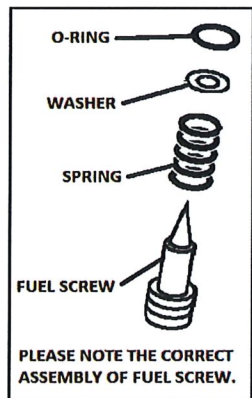

ITEM	QTY	DESCRIPTION
1	1	DIAPHRAGM
2	2	SCREW, CAP
3	1	E-CLIP
4	1	RING
5	1	RING
6	1	O-RING
7	1	WASHER
8	1	SPRING
9	1	FUEL SCREW
10	1	FLOAT VALVE 1.5
11	1	O-RING
12	1	SEAL, BOWL
13	3	SCREW, BOWL
14	1	O-RING, BOWL NUT
15	1	SCREW, BOWL
16	1	SCREW, DRAIN

MK-BST33-218

1990-1999 Suzuki DR350S (CV Carburetor)

**REPLACEMENT JET NOTE

Due to varying model requirements, this kit does not include main jets or pilot jets

If needed, refer to the following

Mikuni Part numbers when acquiring

these jets:

Main Jet: N100604-XXXX

Pilot Jet: N151067-XXXX

MIKUNI AMERICAN CORPORATION

www.mikunipower.com

HEAD OFFICE: 8910 MIKUNI AVENUE
NORTHRIDGE, CALIFORNIA 91324-3496
PHONES: (818) 885-1242
FAX: (818) 993-7387/B