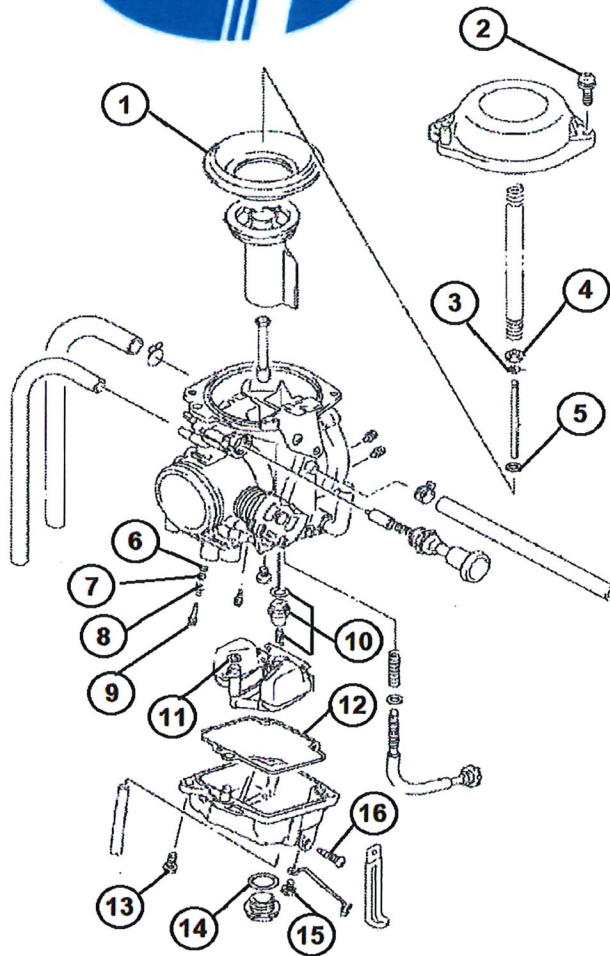

ITEM	QTY	DESCRIPTION
1	1	DIAPHRAGM
2	2	SCREW, CAP
3	1	E-CLIP
4	1	RING
5	1	RING
6	1	O-RING
7	1	WASHER
8	1	SPRING
9	1	FUEL SCREW
10	1	FLOAT VALVE 1.5
11	1	O-RING
12	1	SEAL, BOWL
13	3	SCREW, BOWL
14	1	O-RING, BOWL NUT
15	1	SCREW, BOWL
16	1	SCREW, DRAIN

MK-BST33-218

1990-1999 Suzuki DR350S (CV Carburetor)

**REPLACEMENT JET NOTE

Due to varying model requirements, this kit does not include main jets or pilot jets

If needed, refer to the following

Mikuni Part numbers when acquiring