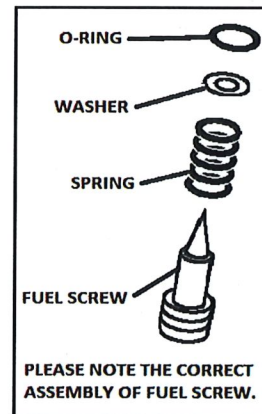

ITEM	QTY	DESCRIPTION
1	2	SCREW
2	1	DIAPHRAGM
3	1	RING
4	1	O-RING
5	1	O-RING, CABLE COVER
6	1	CABLE GUIDE
7	1	HOLDER
8	1	O-RING
9	1	COMPRESSION SPRING
10	1	WASHER
11	1	E-CLIP
12	1	RING
13	1	WASHER
14	1	DIAPHRAGM
15	1	SPRING
16	1	O-RING
17	1	WASHER
18	1	SPRING
19	1	FUEL SCREW
20	1	SCREW, FLOAT BOWL
21	1	FLOAT VALVE ASSY
22	1	O-RING
23	1	CAP
24	1	O-RING, FLOAT BOWL
25	1	SCREW, FLOAT PIN
26	4	SCREW, FLOAT BOWL
27	1	SCREW, FLOAT BOWL
28	1	SCREW, BOWL DRAIN

MK-BSR36-58

Application:
Suzuki LTZ 400 ATV
2003-2008

**REPLACEMENT JET NOTE

Due to varying model requirements, this kit does not include main or pilot jets

If needed, refer to the

following Mikuni Part numbers when acquiring these jets:

Main Jet: N102221-XXXX

Pilot Jet: N224103-XXXX

MIKUNI AMERICAN CORPORATION

www.mikunipower.com

HEAD OFFICE: 8910 MIKUNI AVENUE
NORTHRIDGE, CALIFORNIA 91324-3496
PHONES: (818) 885-1242
FAX: (818) 993-7387/8