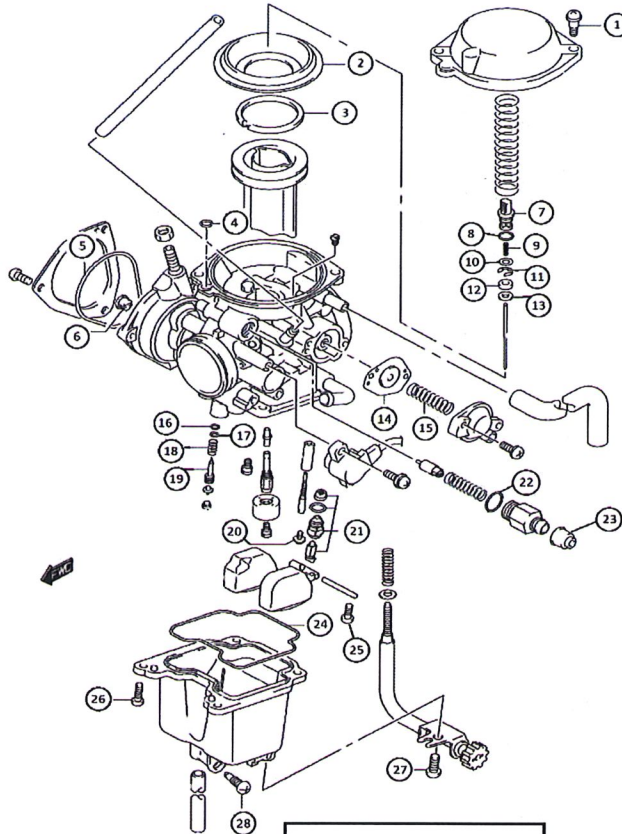

ITEM	QTY	DESCRIPTION
1	2	SCREW
2	1	DIAPHRAGM
3	1	RING
4	1	O-RING
5	1	O-RING, CABLE COVER
6	1	CABLE GUIDE
7	1	HOLDER
8	1	O-RING
9	1	COMPRESSION SPRING
10	1	WASHER
11	1	E-CLIP
12	1	RING
13	1	WASHER
14	1	DIAPHRAGM
15	1	SPRING
16	1	O-RING
17	1	WASHER
18	1	SPRING
19	1	FUEL SCREW
20	1	SCREW, FLOAT BOWL
21	1	FLOAT VALVE ASSY
22	1	O-RING
23	1	CAP
24	1	O-RING, FLOAT BOWL
25	1	SCREW, FLOAT PIN
26	4	SCREW, FLOAT BOWL
27	1	SCREW, FLOAT BOWL
28	1	SCREW, BOWL DRAIN

MK-BSR36-58

Application:
Suzuki LTZ 400 ATV
2003-2008

**REPLACEMENT JET NOTE

Due to varying model requirements, this kit does not include main or pilot jets

If needed, refer to the

following Mikuni Part numbers when acquiring these jets: